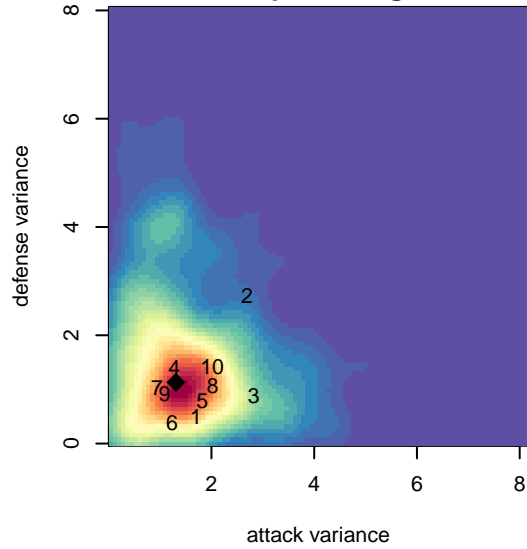

BIFC Blue G04

Bainbridge Island FC
Bainbridge, WA
G04 total strength=843
attack=1.32 defense=1.02
fall league = NPSL Div 3 (04) U14

alt names used:
Bainbridge Island FC G04 Blue

Venues played:
2017 NPSL Division 3 (04) U14

**attack and defense variance (black dot)
relative to other teams
and top 10 in region**

**attack and defense rating
relative to others at age
and all opponents in last 13 months**

Performance relative to 13 month average