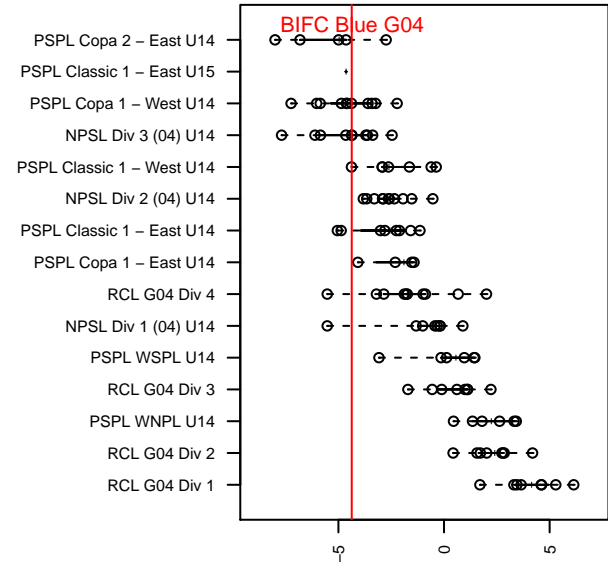

BIFC Blue G04

Bainbridge Island FC
Bainbridge, WA
G04 total strength=843
attack=1.32 defense=1.02
fall league = NPSL Div 3 (04) U14

alt names used:
Bainbridge Island FC G04 Blue

Venues played:
2017 NPSL Division 3 (04) U14

**attack and defense variance (black dot)
relative to other teams
and top 10 in region**

**attack and defense rating
relative to others at age
and all opponents in last 13 months**

Performance relative to 13 month average

Performance relative to 13 month average

date	home		away		venue	pred.home	pred.away
2017-12-10	BIFC Blue G04	0	Kent United Green G04	1	2017 NPSL Division 3 (04) U14	0.85	1.31
2017-12-02	Whatcom FC Rangers White G04	1	BIFC Blue G04	0	2017 NPSL Division 3 (04) U14	0.34	1.42
2017-11-11	IFC Select Red G04	2	BIFC Blue G04	2	2017 NPSL Division 3 (04) U14	1.40	0.77
2017-10-28	BIFC Blue G04	1	Southlake Select Red G04	0	2017 NPSL Division 3 (04) U14	1.66	1.89
2017-10-21	Mukilteo Rush G04	4	BIFC Blue G04	2	2017 NPSL Division 3 (04) U14	2.09	0.59
2017-10-14	MIFC Nova G04	1	BIFC Blue G04	2	2017 NPSL Division 3 (04) U14	1.14	1.26
2017-10-07	BIFC Blue G04	0	IFC Select Red G04	0	2017 NPSL Division 3 (04) U14	0.77	1.40
2017-09-30	Newport FC G04	2	BIFC Blue G04	1	2017 NPSL Division 3 (04) U14	1.49	0.85
2017-09-23	NSC Black Pride G04	0	BIFC Blue G04	0	2017 NPSL Division 3 (04) U14	0.40	1.28
2017-09-16	BIFC Blue G04	1	Whatcom FC Rangers White G04	0	2017 NPSL Division 3 (04) U14	1.42	0.34
2017-09-09	BIFC Blue G04	4	Tracyton Force G04	1	2017 NPSL Division 3 (04) U14	2.14	0.20